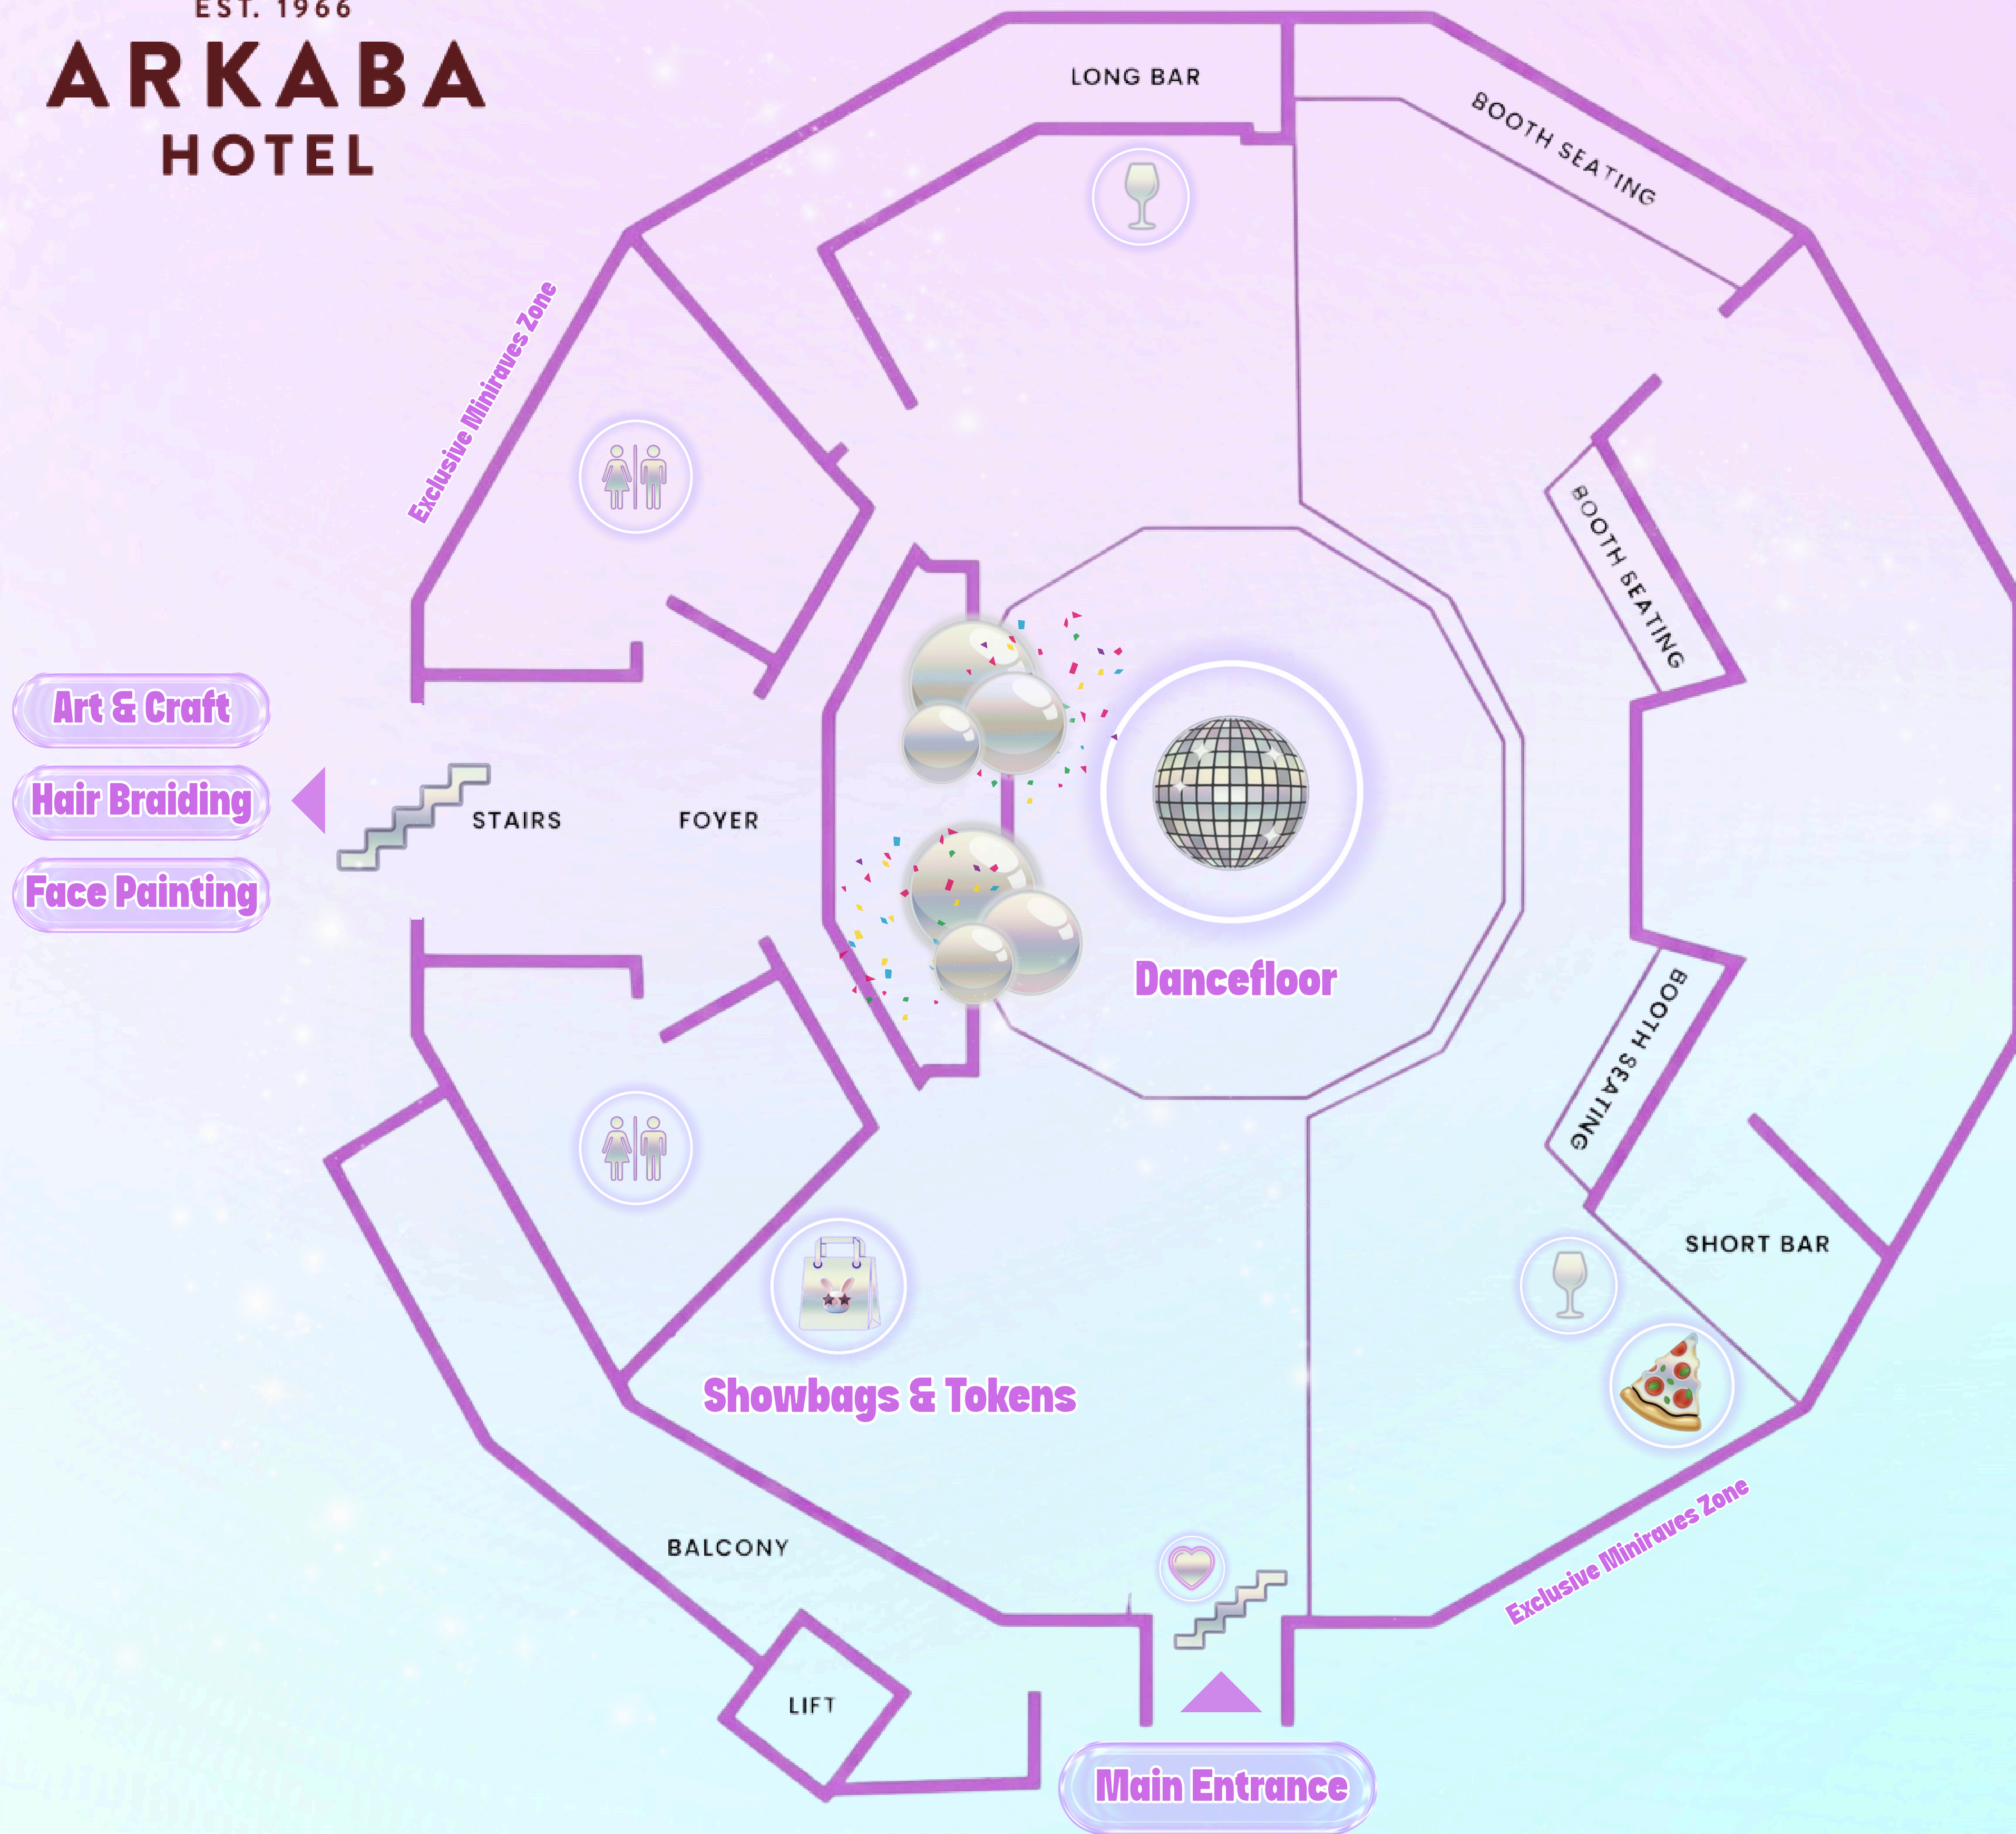

EST. 1966

ARKABA HOTEL

SOUTH FOYER

OUTDOOR AREA

Exclusive Miniraves Zone

Exclusive Miniraves Zone

Face Painting

Fullarton

Fullarton

Florey

Other parts of the Arkaba Hotel will remain open to the public during the event

EAST ENTRY

RECEPTION FOYER

RECEPTION

Top of Ark

360° BAR

Dancefloor

Exclusive Miniraves Zone

MINIRAVES

→ Ground Floor
Level One

EST. 1966

ARKABA HOTEL

Map Icons

-  **Free Activity**
-  **Token Activity**
Tokens available at Showbags & Tokens. Service operate via virtual queue.
-  **Showbags & Tokens**
Purchase or collect pre-ordered showbags and tokens here!
-  **Food Orders**
-  **Bar**
-  **Family Meeting Point**
Separated children will remain with staff until reunited
-  **Toilets**

Exclusive Miriraves Zones

Top of Ark (Dancefloor)

MINIRAVES

Ground Floor

→ Level One