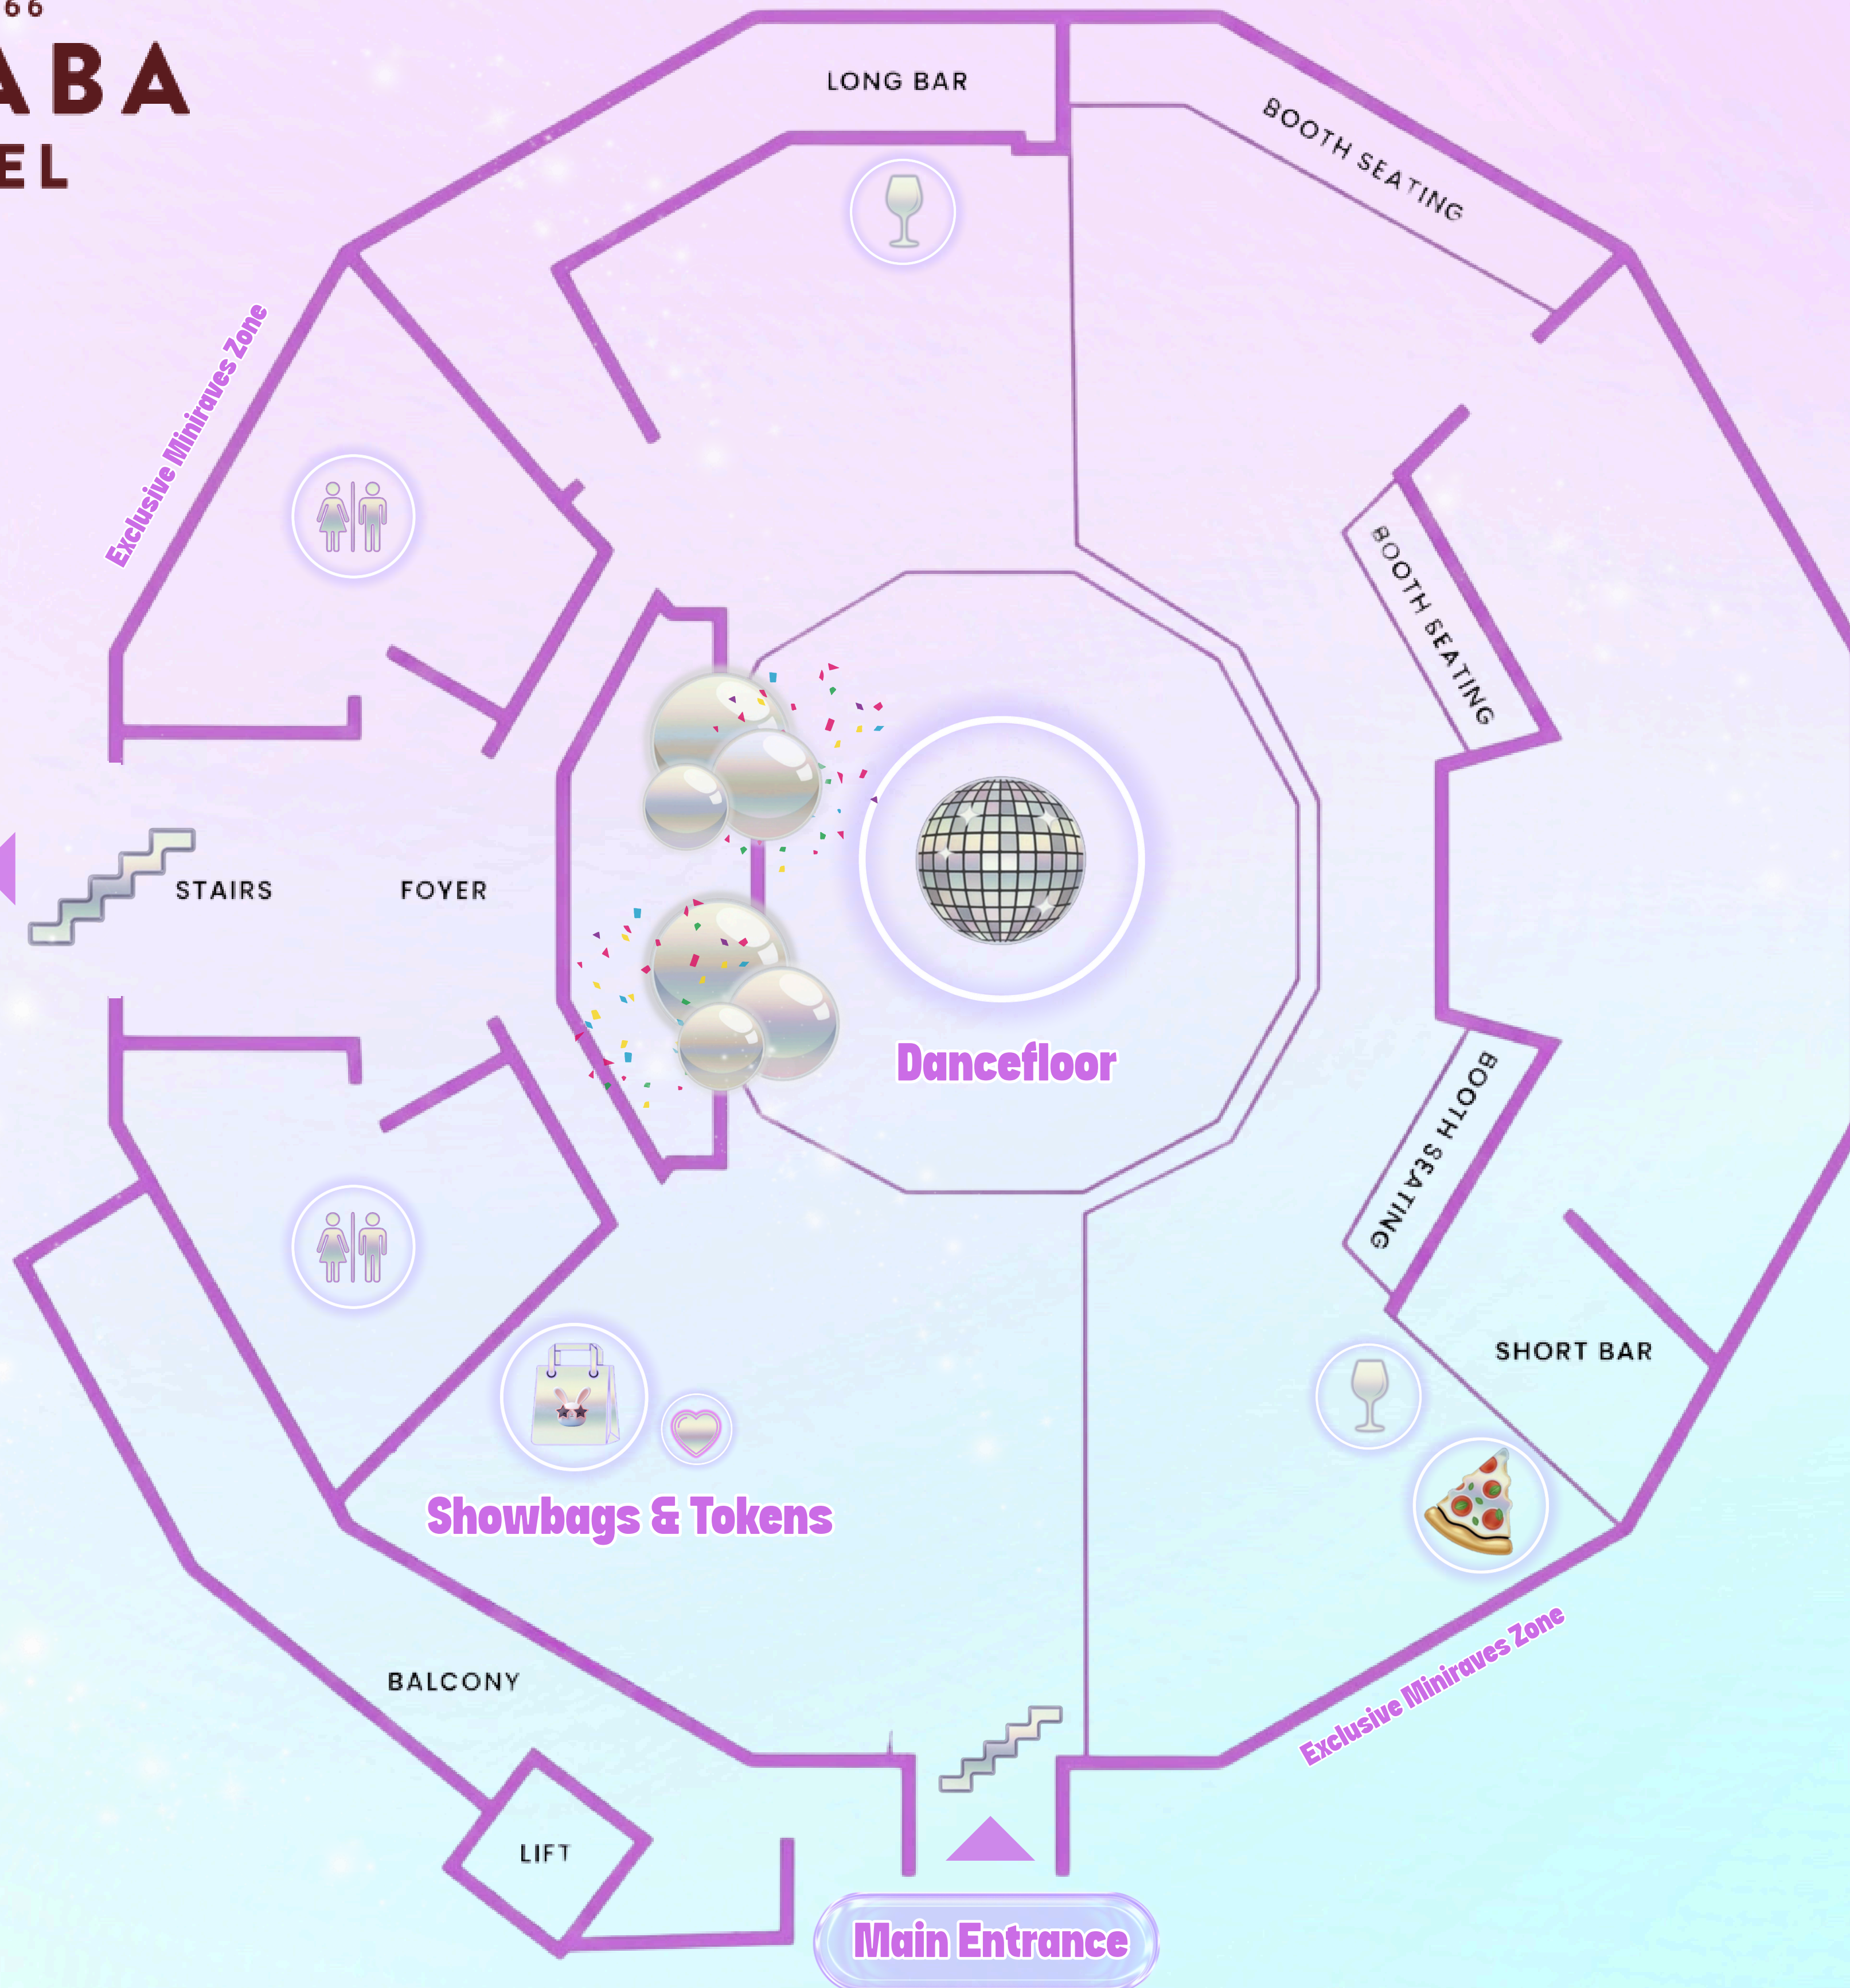

EST. 1966

ARKABA HOTEL

Art & Craft

Hair Braiding

Face Painting

Map Icons

Free Activity

Token Activity
Tokens available at Showbags & Tokens. Service operate via virtual queue.

Showbags & Tokens
Purchase or collect pre-ordered showbags and tokens here!

Food Orders

Bar

Family Meeting Point
Separated children will remain with staff until reunited

Toilets

Exclusive Miniraves Zones

Top of Ark (Dancefloor)

MINIRAVES

Ground Floor

→ Level One