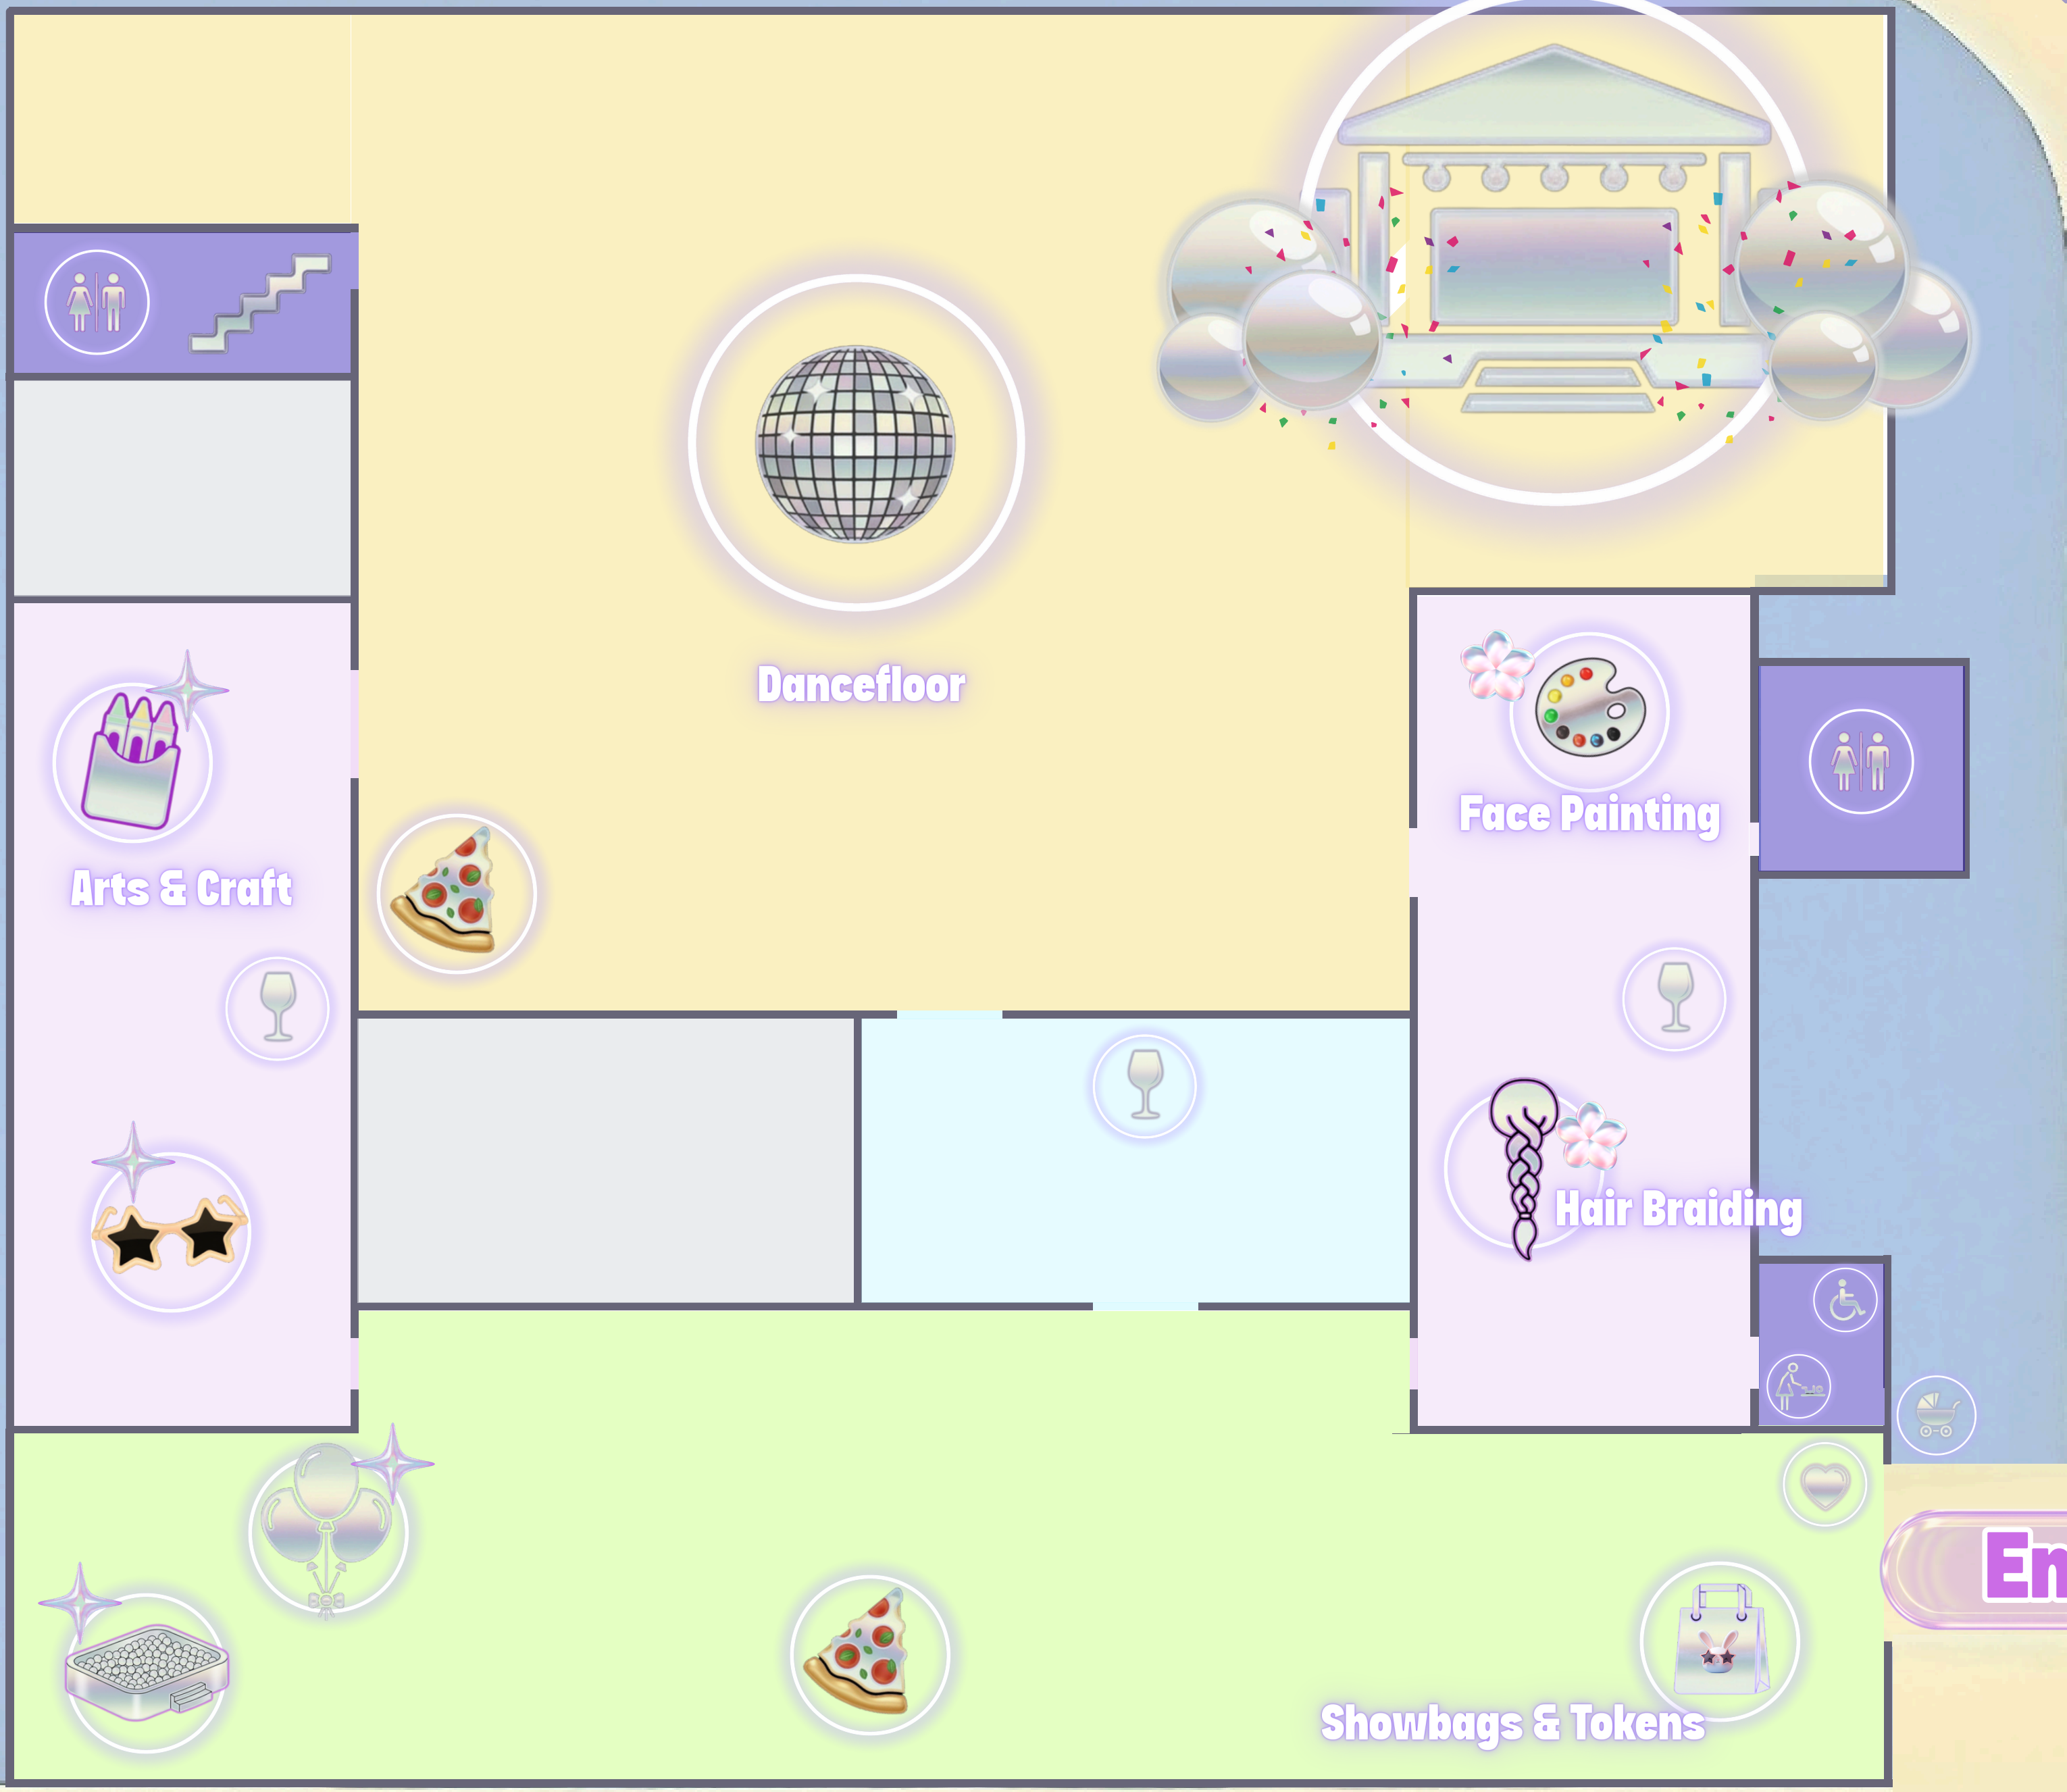

Street View Map

MINIRAVES

GREENWOOD

GREENWOOD PLAZA ROOFTOP
36 BLUE STREET, NORTH
SYDNEY 2060

Miniraves Entrance:

Entry using gate 2 via Blue Street.
(Opposite North Sydney Station)

 STAIRS

 WHEELCHAIR
ACCESS

 PEDESTRIAN
ACCESS

 PLAZA
SUNROOF

BLUE ST

T NORTH SYDNEY
TRAIN STATION

BLUE ST

FREE
PARKING
AFTER 4PM
WITH A
VALIDATED
TICKET

Pedestrian Bridge

MINIRAVES Venue Map

Map Icons

-  **Free Activity**
-  **Token Activity**
Tokens available at Showbags & Tokens. Service operate via virtual queue.
-  **Showbags & Tokens**
Purchase or collect pre-ordered showbags and tokens here!
-  **Food Orders**
-  **Bar**
-  **Giant Ball Pit**
-  **Miniland (Under 4)**
-  **Family Meeting Point**
Separated children will remain with staff until reunited
-  **Toilets**

Gas Lane

Four Hundred

Blue Street