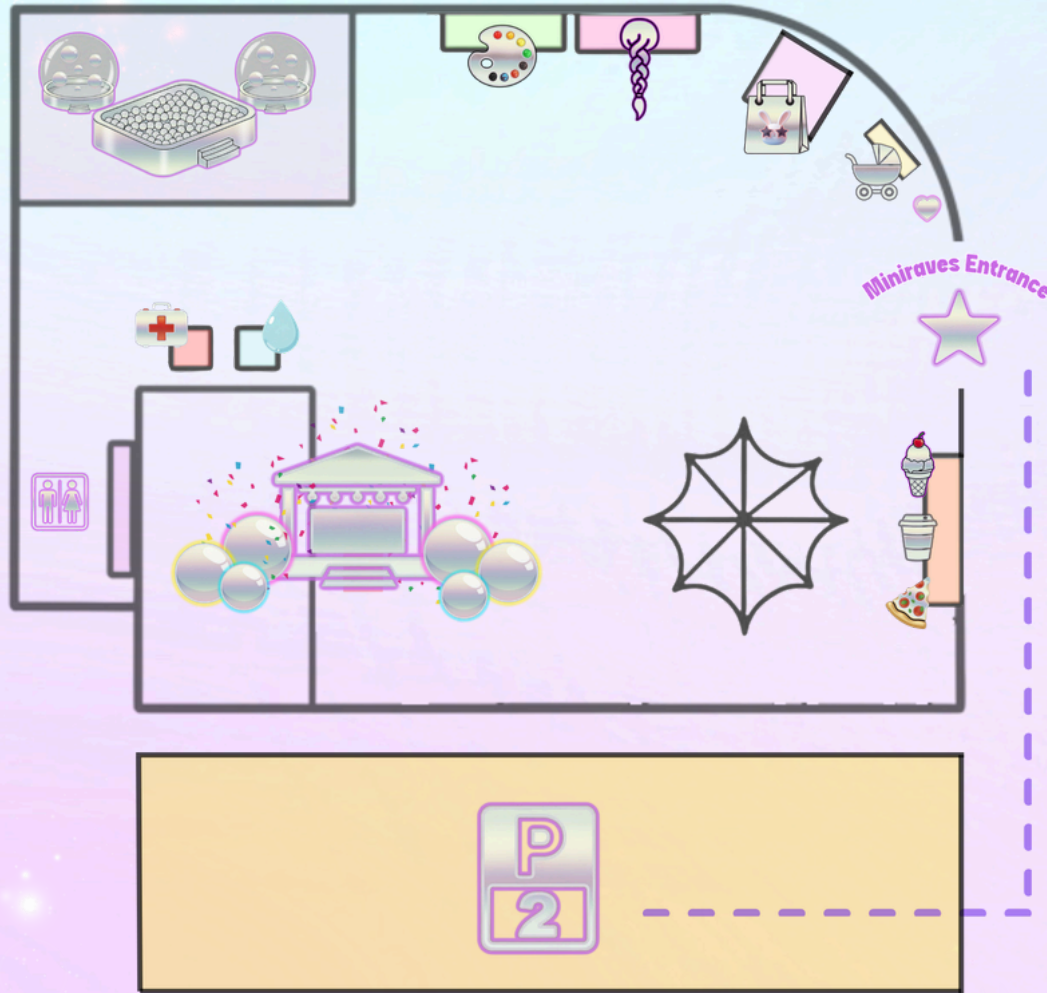

Miniraves Event Zone ♦ Ticket Holders Only

The Hills of Rivermakers ♦ Open to Public

Miniraves Event Zone

- Main Stage
- Giant Ball Pit
- Bubble House

- Showbags & Tokens
- Face Painting
- Hair Braiding

Indoor Activities

- Soft Playground
Roadhouse Level One
Miniraves Ticket Holders Only
- Arts & Craft
Engineering Hut
Miniraves Ticket Holders Only

Food & Facilities

- Food & Drinks
- Health
- Hydration Station
- Toilets
- Family Meeting Point
- Stairs to Miniraves Field

Entrances & Parking

- Miniraves Entrance (P2)
Primary entry point located directly beside the event field.
- The Hills of Rivermakers Entrance (P1)
Main venue entry. Access to the event field requires stairs.

- Miniraves Ticket Holders Only

Accessibility Note

Outdoor grass surface and terrain may be uneven.
Due to the outdoor setting and stair access from P1, accessibility may be limited in some areas.