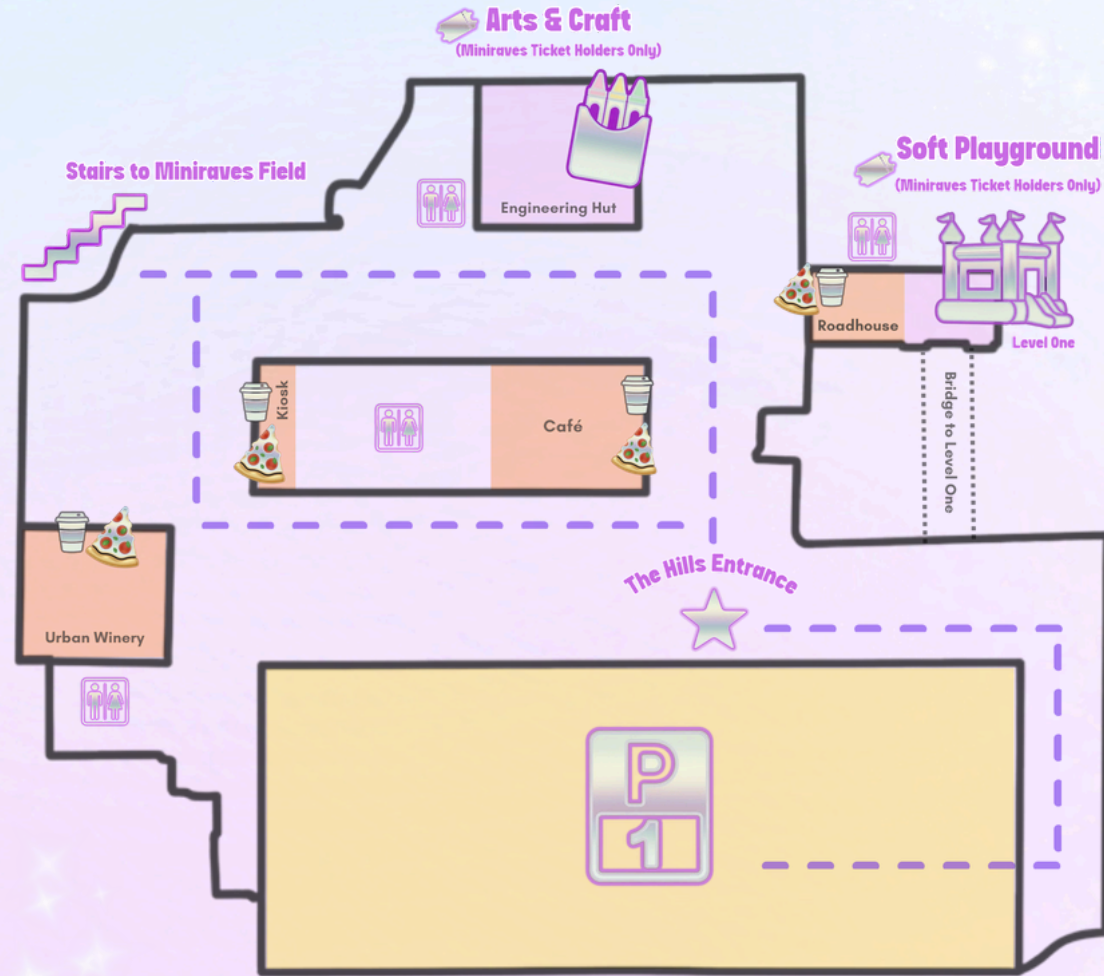

Miniraves Event Zone ♦ Ticket Holders Only

The Hills of Rivermakers ♦ Open to Public

Miniraves Event Zone

- Main Stage
- Giant Ball Pit
- Bubble House

- Showbags & Tokens
- Face Painting
- Hair Braiding

Indoor Activities

- Soft Playground
Roadhouse Level One
Miniraves Ticket Holders Only
- Arts & Craft
Engineering Hut
Miniraves Ticket Holders Only

Food & Facilities

- Food & Drinks
- Health
- Hydration Station
- Toilets
- Family Meeting Point
- Stairs to Miniraves Field

Entrances & Parking

- Miniraves Entrance (P2)
Primary entry point located directly beside the event field.
- The Hills of Rivermakers Entrance (P1)
Main venue entry. Access to the event field requires stairs.

- Miniraves Ticket Holders Only

Accessibility Note

Outdoor grass surface and terrain may be uneven.
Due to the outdoor setting and stair access from P1, accessibility may be limited in some areas.